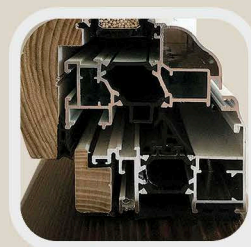

In the range of thermal break the TT EVO plus has a greater thermal insulation. It fights all temperatures both rigid and hot. The savings are insured.

Valore **Uw** max 1,5

Dettaglio Nodo

Valore **Uw** max 1,1